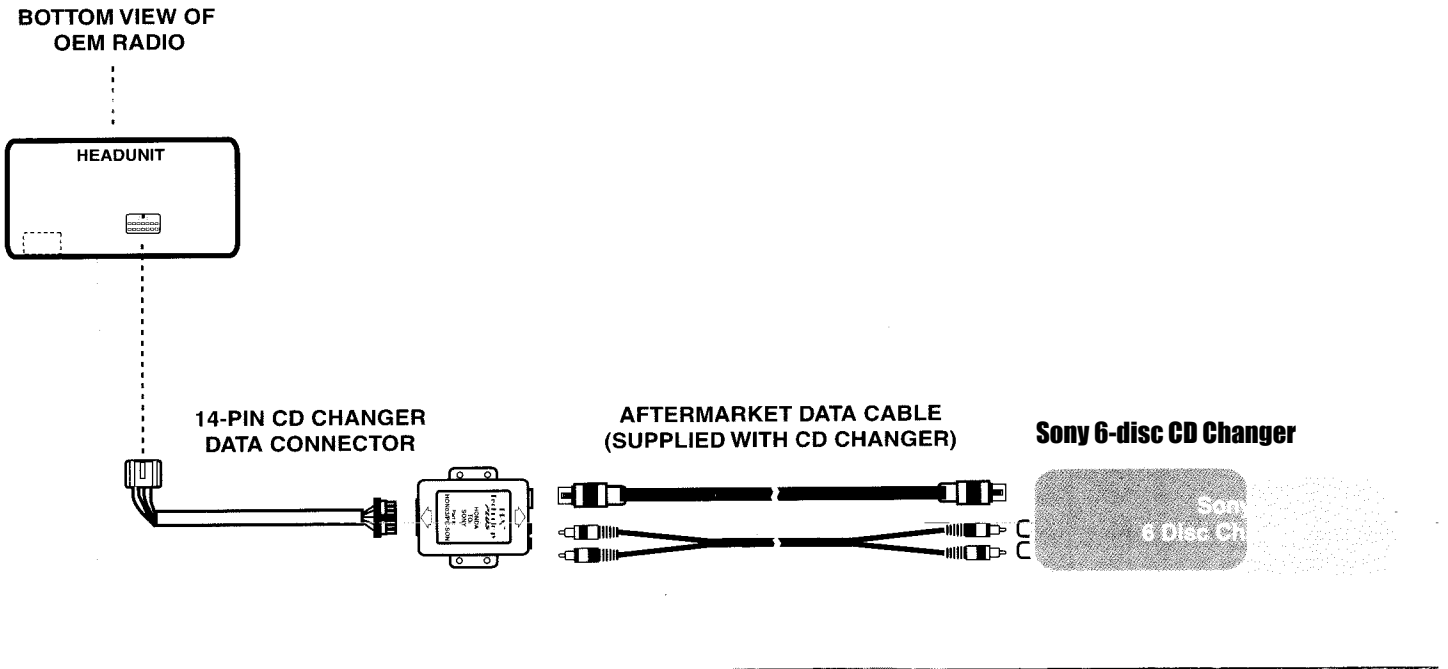

HON03/PC-SON INSTALLATION DIAGRAM

When used as a CD Changer Interface:

When used as an Auxiliary Input Converter: