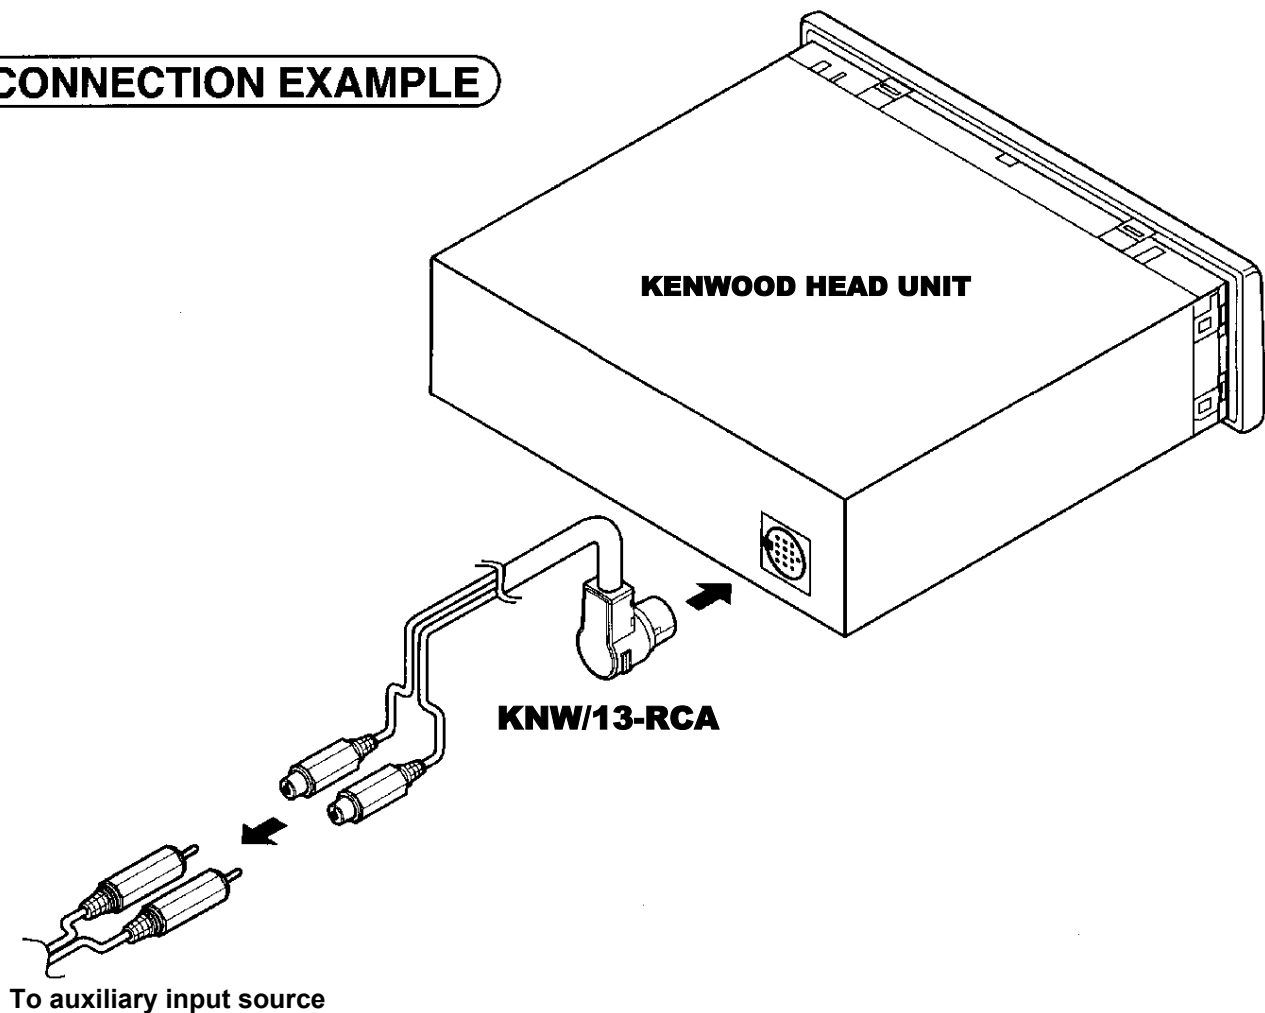

AUX INPUT ADAPTER

KNW/13-RCA

INSTALLATION MANUAL

DiscountCarStereo.com

Serving the internet community since 1995

- Kenwood KNW/13-RCA Auxiliary input adapter cable by P.I.E allows you to connect an auxiliary audio source to select Kenwood headunits.

CONNECTION EXAMPLE

CAUTION

THE KNW/13-RCA IS COMPATIBLE WITH 1999-UP KENWOOD HEADUNITS WITH AUXILIARY INPUT OPTION AND WILL NOT WORK IF CONNECTED TO PRE-1999 HEAD UNITS OR CURRENT UNITS THAT DO NOT SUPPORT THE AUXILIARY INPUT OPTION.